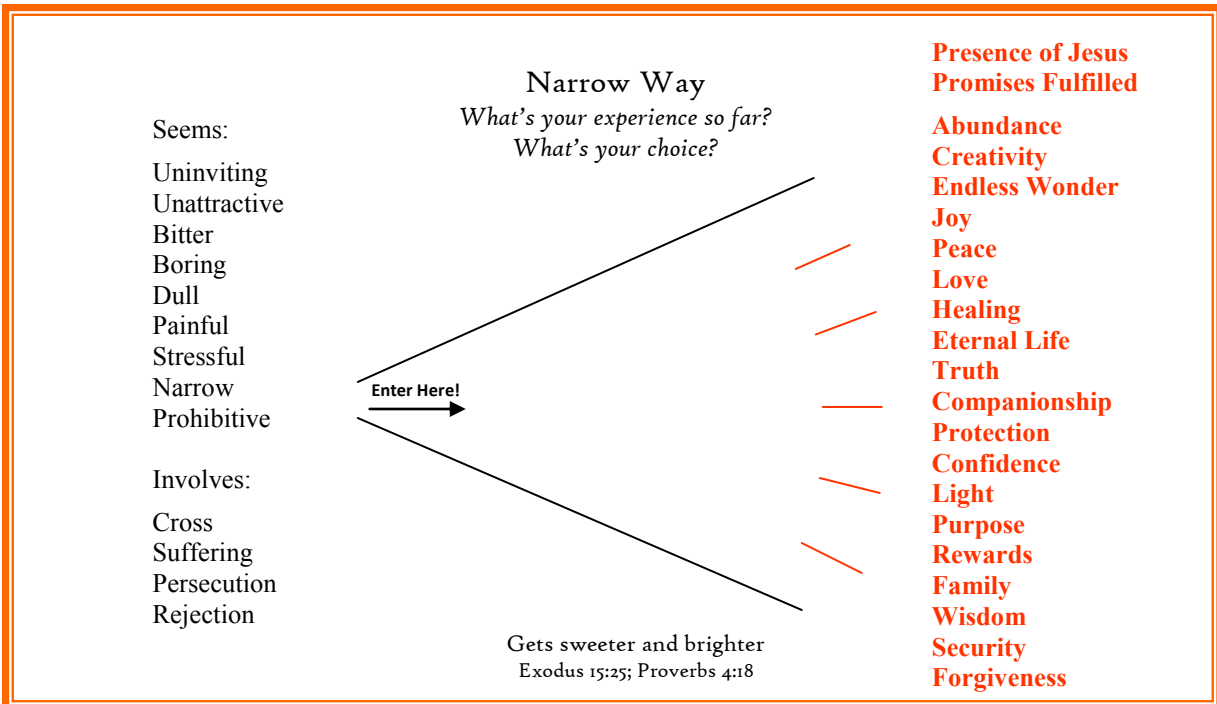

The Broad Way or the Narrow Way?

Your Choice

Matthew 7:13,14

Tabernacle—House of God in the Wilderness

Unattractive dark badger skin tent outside.
Beautiful pure gold interior and furnishings.
Tapestries of blue, purple, scarlet & white.
Jeweled garment of high priest.
Only seen by those who entered in.
Exodus 25 to 30