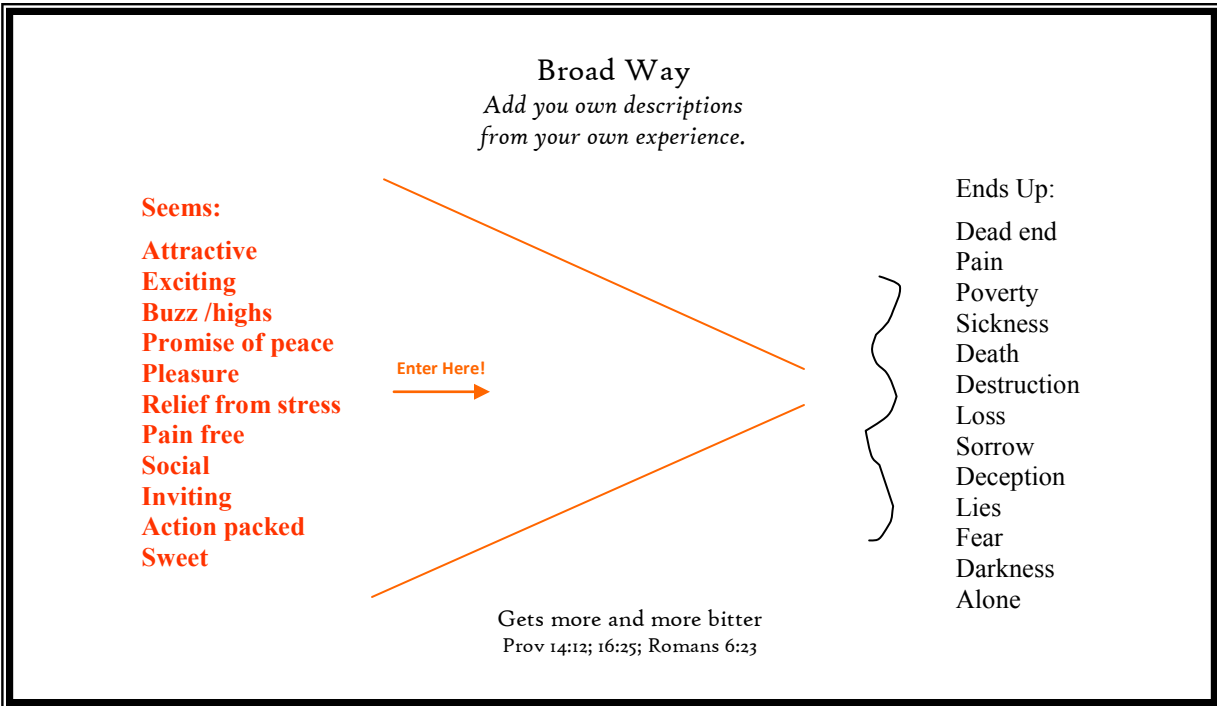

The Broad Way or the Narrow Way?

Your Choice

Matthew 7:13,14

Tabernacle—House of God in the Wilderness

Unattractive dark badger skin tent outside.
Beautiful pure gold interior and furnishings.
Tapestries of blue, purple, scarlet & white.
Jeweled garment of high priest.
Only seen by those who entered in.
Exodus 25 to 30